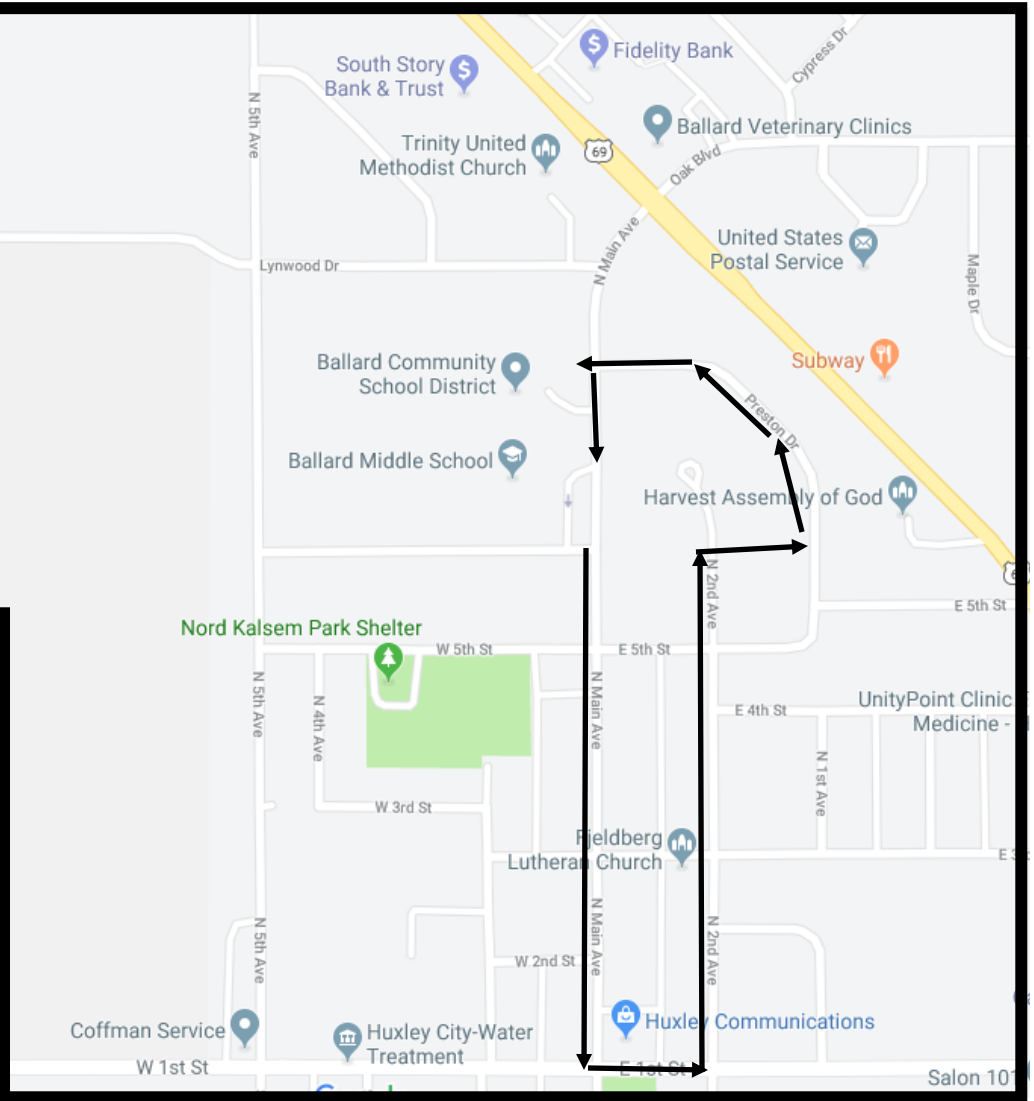

2021 PrairieFest Parade Route

Staging:

We will be staging at Ballard Middle School.

Parade Route:

We will start at the Middle School and head South on Main Ave. East on E. 1st Street. North on N. Second Street. East on W. 5th Street. North on Preston Drive. South on Main back to the Middle School.